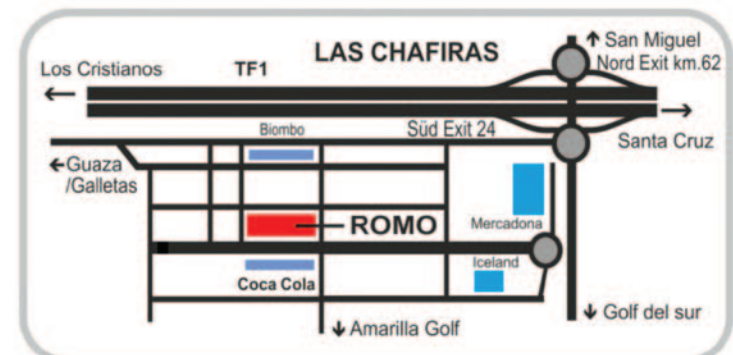

Tel. 922 73 53 35

Open from:
 Monday - Friday
 10.00 - 18.30
 Saturday
 10.00 - 13.00

Commercial Zone Las Chafiras , Highway Exit km.62, Avd. Modesto Hernandez G. 46
 opposite Coca Cola - beside Koala Sur - 200m behind Tinerfeña Parabrisas