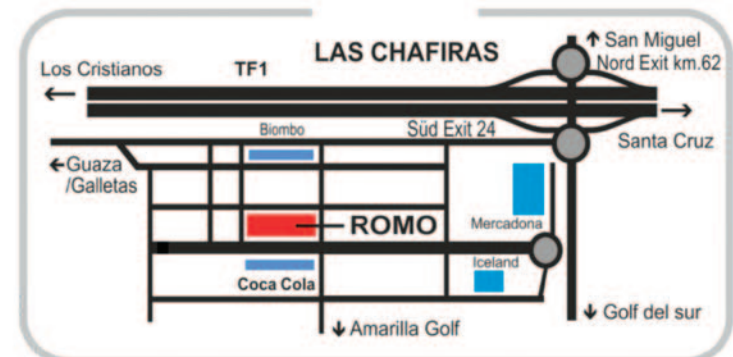

Tel. 922 73 53 35

Open from:
 Monday - Friday
 10.00 - 18.30
 Saturday
 10.00 - 13.00

Commercial Zone Las Chafiras , Highway Exit km.62, Avd. Modesto Hernandez G. 46
 opposite Coca Cola - beside Koala Sur - 200m behind Tinerfeña Parabrisas