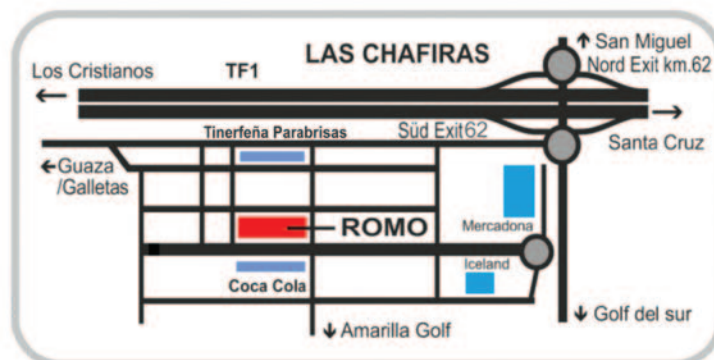

Commercial Zone Las Chafiras , Highway Exit km.62, Avd. Modesto Hernandez G. 46
opposite Coca Cola - beside Koala Sur - 200m behind Tinerfeña Parabrisas

Tel. 922 73 53 35

Open from:
 Monday - Friday
 10.00 - 18.30
 Saturday
 10.00 - 13.00