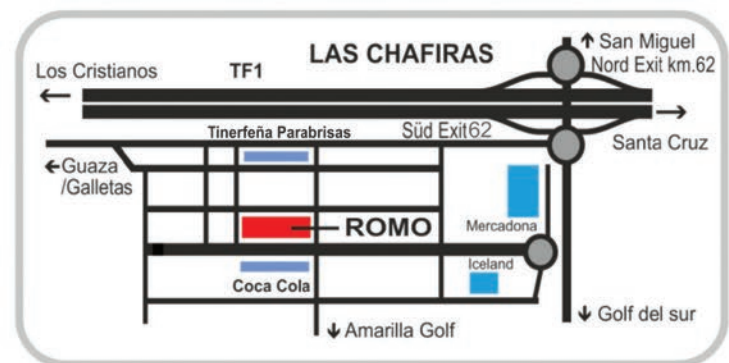

Commercial Zone Las Chafiras , Highway Exit km.62, Avd. Modesto Hernandez G. 46
opposite Coca Cola - beside Koala Sur - 200m behind Tinerfeña Parabrisas

Tel. 922 73 53 35

Open from:
 Monday - Friday
 10.00 - 18.30
 Saturday
 10.00 - 13.00