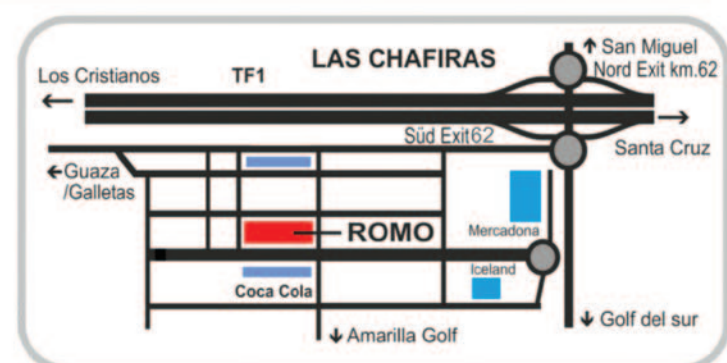

Commercial Zone Las Chafiras , Highway Exit km.62
 Avd. Modesto Hernandez Gonzales 46

Open from: Tel. 922 73 53 35

Monday - Friday Saturday

10.00 - 18.30 10.00 - 13.00

opposite Coca Cola - beside Koala Sur