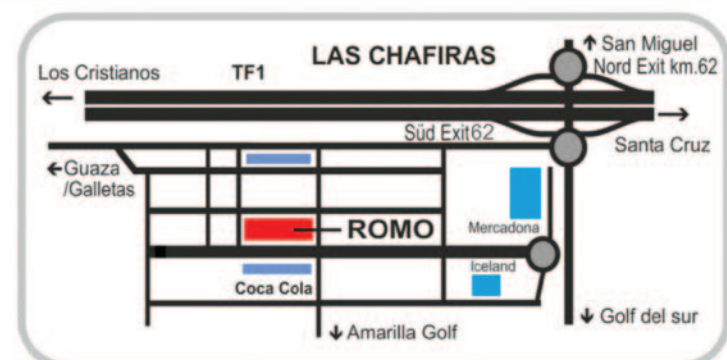

Commercial Zone Las Chafiras , Highway Exit km.62
 Avd. Modesto Hernandez Gonzales 46

Open from: Tel. 922 73 53 35

Monday - Friday Saturday

10.00 - 18.30 10.00 - 13.00

opposite Coca Cola - beside Koala Sur