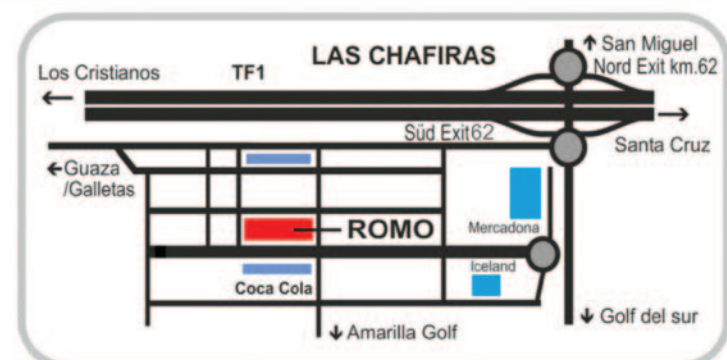

Commercial Zone Las Chafiras , Highway Exit km.62  
 Avd. Modesto Hernandez Gonzales 46

**Open from:** Tel. 922 73 53 35

Monday - Friday Saturday

10.00 - 18.30 10.00 - 13.00

**opposite Coca Cola - beside Koala Sur**