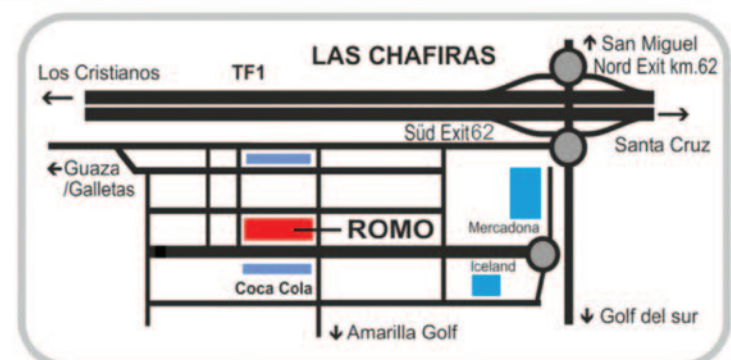

Commercial Zone Las Chafiras , Highway Exit km.62
 Avd. Modesto Hernandez Gonzales 46

Open from: Tel. 922 73 53 35

Monday - Friday Saturday

10.00 - 18.30 10.00 - 13.00

opposite Coca Cola - beside Koala Sur