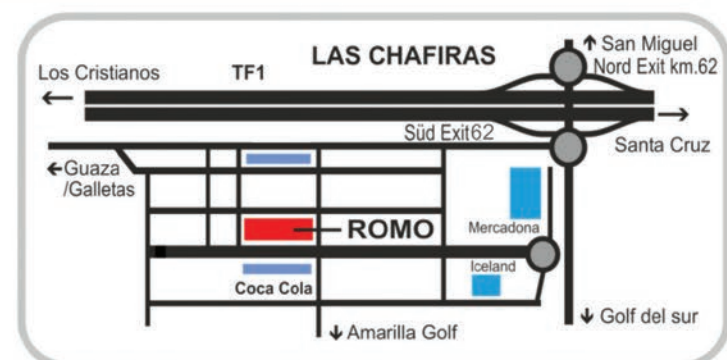

Commercial Zone Las Chafiras , Highway Exit km.62
 Avd. Modesto Hernandez Gonzales 46

Open from: Tel. 922 73 53 35

Monday - Friday 10.00 - 18.30
 Saturday 10.00 - 13.00

opposite Coca Cola - beside Koala Sur